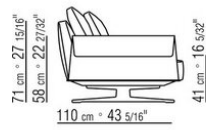

COD. 029003