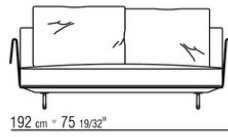

COD. 029002