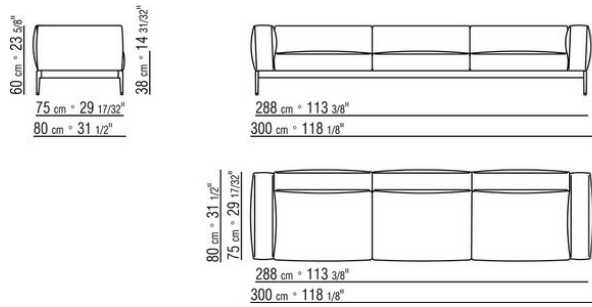

COD. 0255F5