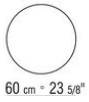

COD. 01M063