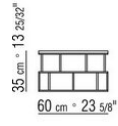

COD. 01M062