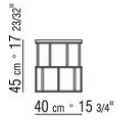

COD. 01M061