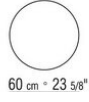

COD. 01M062