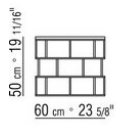

COD. 01M063