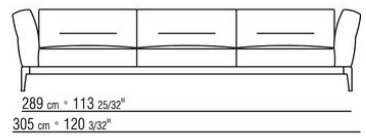

Backrest cushions in sterilized goose down (Assopiuma certified, gold label), on

request, with upcharge.

An optional 57x48cm cushion is recommended for each 100cm-deep seat

Feet in cast aluminum with satin, chrome, black chrome, burnished, glossy anthracite finish. Rests on pads made of thermoplastic material

Upholstery is removable in both the fabric and leather versions

Attention: elements of different (90cm and 100cm) depths cannot be combined

The overall dimensions of the armrest and backrest are indicative

COD. 023602

COD. 023603

COD. 023604

COD. 023605

COD. 023661

COD. 023663

COD. 023611

COD. 023613