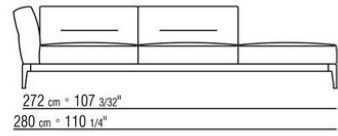

Backrest cushions in sterilized goose down (Assopiuma certified, gold label), on

request, with upcharge.

An optional 57x48cm cushion is recommended for each 100cm-deep seat

Feet in cast aluminum with satin, chrome, black chrome, burnished, glossy anthracite finish. Rests on pads made of thermoplastic material

COD. 023615

COD. 023617

COD. 023621

COD. 023623

COD. 023625

COD. 023627

COD. 023631

COD. 023633

COD. 023650

COD. 023651

COD. 023699

0236XA

- N.1 COD.023617 - END UNIT L CM.280 x100
- N.1 COD.023627 - LONG CORNER L CM.280 x100
- N.8 COD.023699 - CUSHION CM.57 x48

0236XB

- N.1 COD.0236B5 - END UNIT L CM.220 x90
- N.1 COD.0236B3 - END UNIT L CM.155 x90
- N.1 COD.0236D1 - TERMINAL UNIT L CM.147 x90
- N.7 COD.023699 - CUSHION CM.57 x48