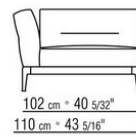

Backrest cushions in sterilized goose down (Assopiuma certified, gold label), on

request, with upcharge.

An optional 57x48cm cushion is recommended for each 100cm-deep seat

Feet in cast aluminum with satin, chrome, black chrome, burnished, glossy anthracite finish. Rests on pads made of thermoplastic material

Upholstery is removable in both the fabric and leather versions

Attention: elements of different (90cm and 100cm) depths cannot be combined

The overall dimensions of the armrest and backrest are indicative

COD. 023602

COD. 023603

COD. 023604

COD. 023605

COD. 023661

COD. 023663

COD. 023611

COD. 023613