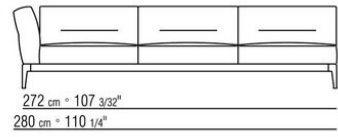

COD. 023617