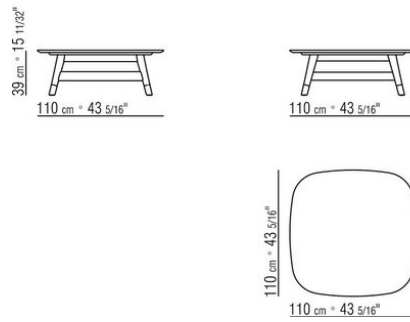

**Feet** in cast aluminum in these finishes: satin, chrome, burnished, black chrome, glossy anthracite. Feet rest on tips made of thermoplastic material

COD. 02A264

COD. 02A265

COD. 02A266

COD. 02A274

COD. 02A275