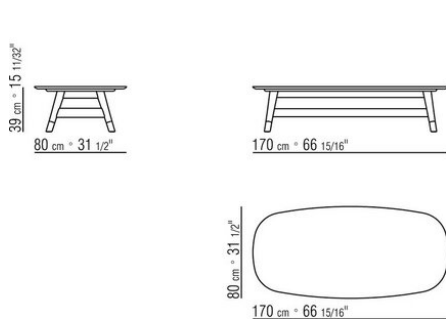

**Feet** in cast aluminum in these finishes: satin, chrome, burnished, black chrome, glossy anthracite. Feet rest on tips made of thermoplastic material

COD. 02A264

COD. 02A265

COD. 02A266

COD. 02A274

COD. 02A275