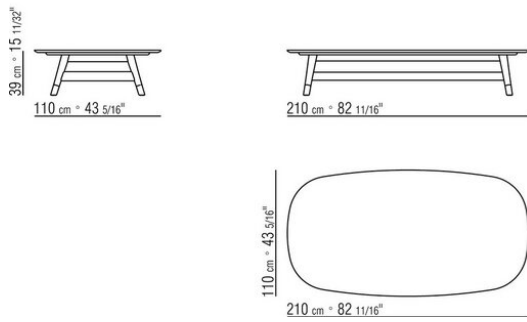

**Feet** in cast aluminum in these finishes: satin, chrome, burnished, black chrome, glossy anthracite. Feet rest on tips made of thermoplastic material

COD. 02A264

COD. 02A265

COD. 02A266

COD. 02A274

COD. 02A275