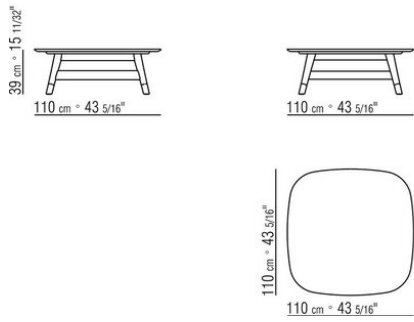

COD. 02A264