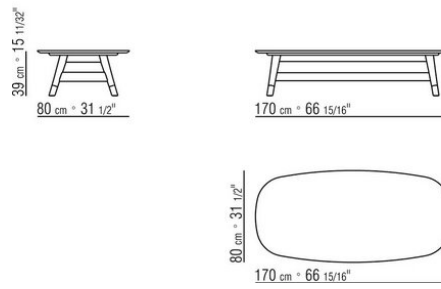

COD. 02A265