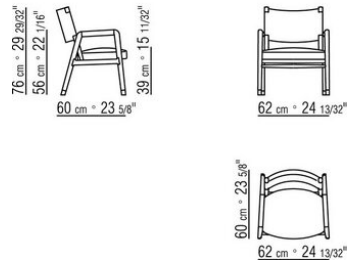

COD. 025634

COD. 025624