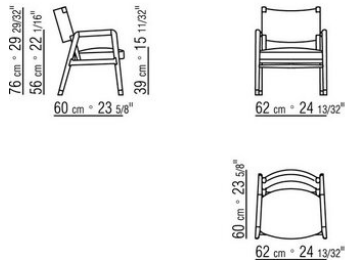

COD. 025633

COD. 025623