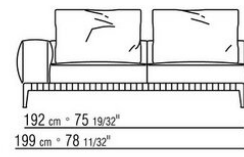

COD. 028715