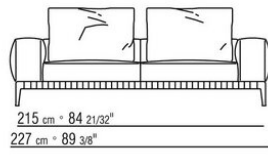

COD. 028703