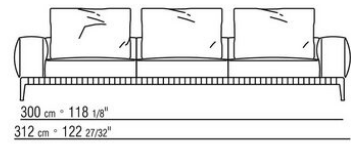

COD. 028705