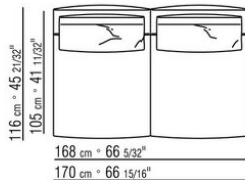

**Piping** in gros grain, available in all the colors on the sample board, for both fabric and leather covers

COD. 028703

COD. 028705

COD. 028708

COD. 028711

COD. 028713

COD. 028715

COD. 028719