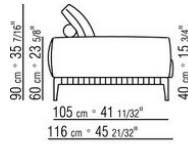

COD. 028705