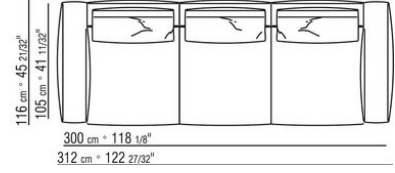

COD. 028705