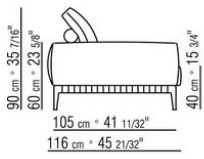

COD. 028703