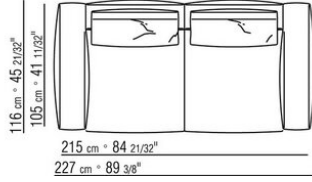

COD. 028703