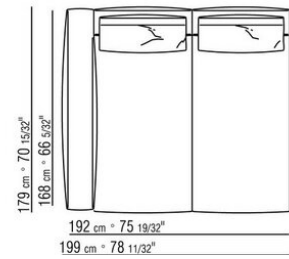

**Piping** in gros grain, available in all the colors on the sample board, for both fabric and leather covers

COD. 028703

COD. 028705

COD. 028708

COD. 028711

COD. 028713

COD. 028715

COD. 028719