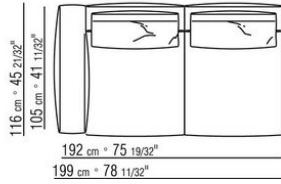

**Piping** in gros grain, available in all the colors on the sample board, for both fabric and leather covers

COD. 028703

COD. 028705

COD. 028708

COD. 028711

COD. 028713

COD. 028715

COD. 028719