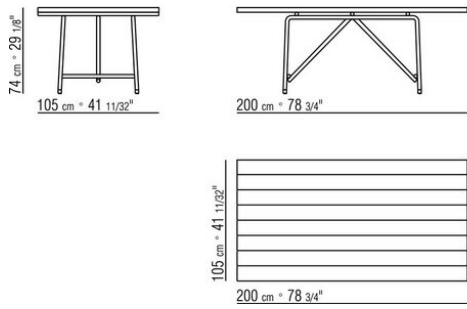

# SCHÉMAS TECHNIQUES | ANY DAY OUTDOOR

COD. 0282L0

COD. 0282L2

COD. 0282M0

COD. 0282M2

COD. 0282M4