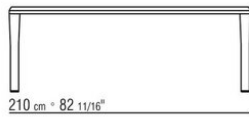

COD. 02B285