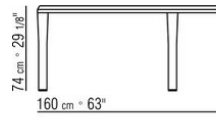

Internal metal supports

Feet in metal with satin, chrome, burnished, black chrome or glossy anthracite finish. Feet rest on tips made of thermoplastic material

COD. 02B280

COD. 02B282

COD. 02B283

COD. 02B284