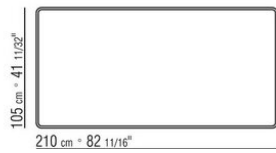

COD. 02B285