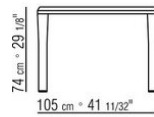

COD. 02B285