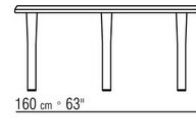

Internal metal supports

Feet in metal with satin, chrome, burnished, black chrome or glossy anthracite finish. Feet rest on tips made of thermoplastic material

COD. 02B280

COD. 02B282

COD. 02B283

COD. 02B284