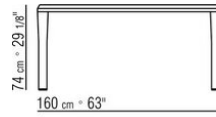

COD. 02B282