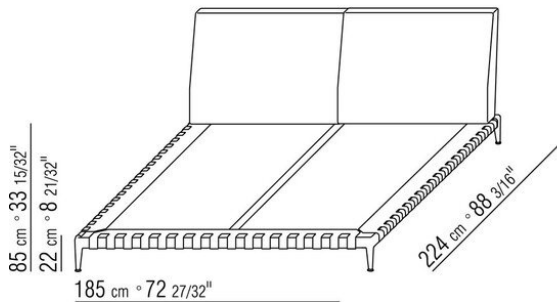

Upholstery is removable in both the fabric and leather versions

Piping in gros grain, available in all the colors on the sample board, for both fabric and leather covers

COD. 0271M1

COD. 0271M2

COD. 0271M3