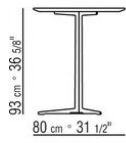

COD. 014X88