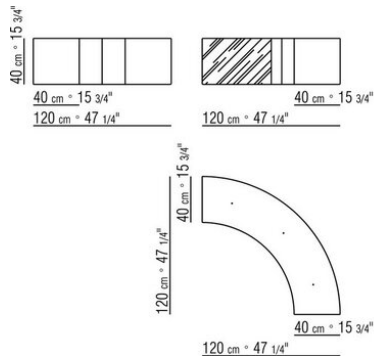

Joint elements in satined steel

Base in chrome metal

N.b.: for cowhide boxes/baskets see the "box" listing

COD. 012D28

COD. 012D38

COD. 012D48

COD. 012D26

COD. 012D40