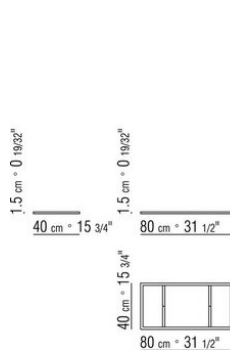

COD. 012D42