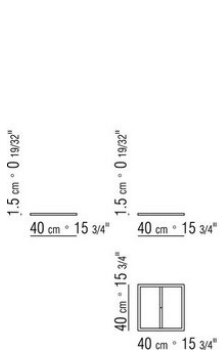

Joint elements in satined steel

Base in chrome metal

N.b.: for cowhide boxes/baskets see the "box" listing

COD. 012D28

COD. 012D38

COD. 012D48

COD. 012D26

COD. 012D40