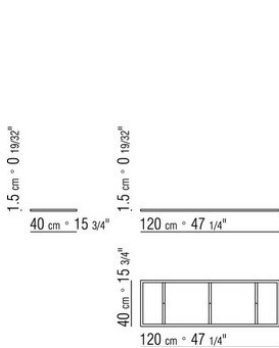

COD. 012D46

COD. 012D44