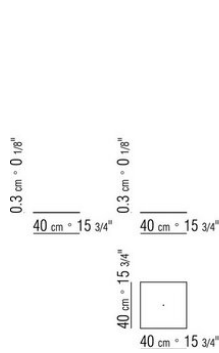

Joint elements in satined steel

Base in chrome metal

N.b.: for cowhide boxes/baskets see the "box" listing

COD. 012D28

COD. 012D38

COD. 012D48

COD. 012D26

COD. 012D40