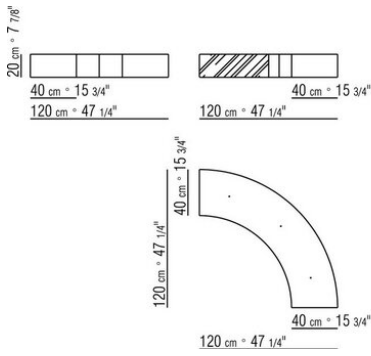

Joint elements in satined steel

Base in chrome metal

N.b.: for cowhide boxes/baskets see the "box" listing

COD. 012D28

COD. 012D38

COD. 012D48

COD. 012D26

COD. 012D40