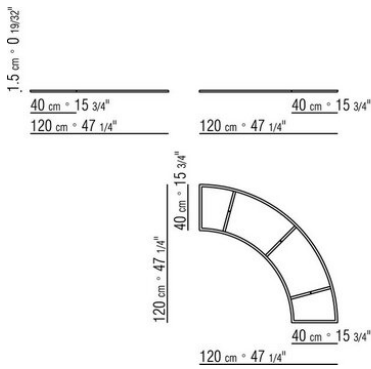

Joint elements in satined steel

Base in chrome metal

N.b.: for cowhide boxes/baskets see the "box" listing

COD. 012D28

COD. 012D38

COD. 012D48

COD. 012D26

COD. 012D40