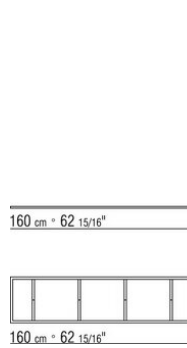

COD. 012D50

COD. 012D45