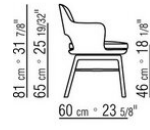

COD. 029611

COD. 029612