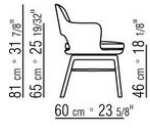

COD. 029611

COD. 029612