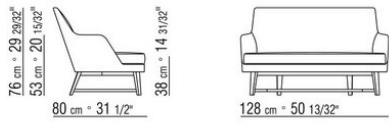

COD. 015V02