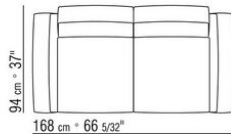

COD. 015G02