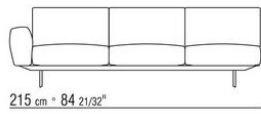

COD. 015G15