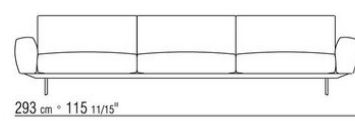

COD. 015G05