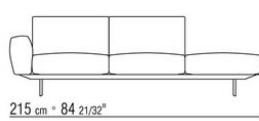

COD. 015G31