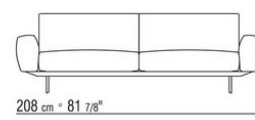

COD. 015G03