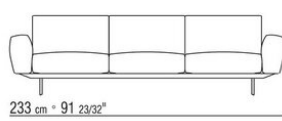

COD. 015G04