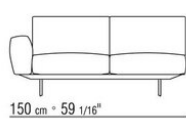

COD. 015G11