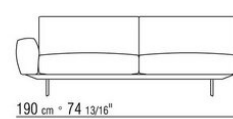

COD. 015G13