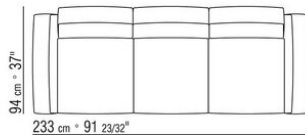

COD. 015G04