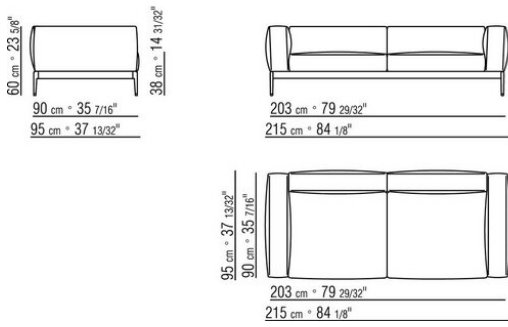

COD. 0255A3