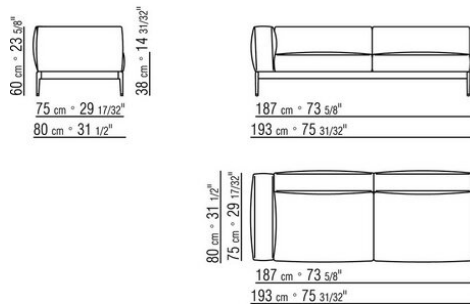

COD. 0255G3