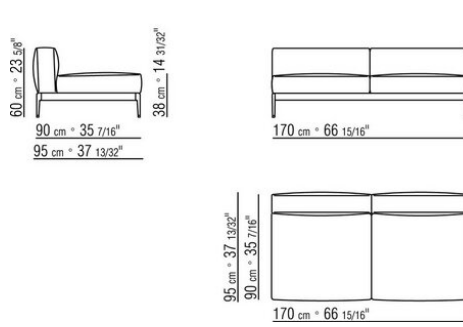

COD. 0255A8