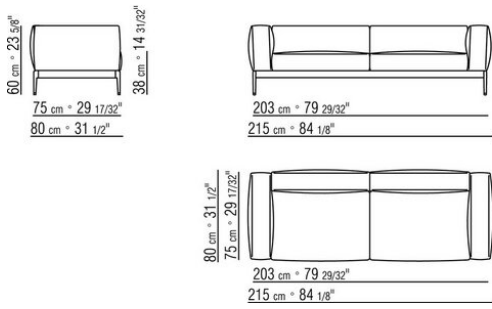

Choose the piping in gros grain, available in all the colors on the sample board, for both fabric and leather covers

The overall dimensions of the armrest and backrest are indicative

COD. 0255F3

COD. 0255F5

0255XB

- N.1 COD.025517 - END UNIT L CM.278 x105
- N.1 COD.0255C7 - LONG CORNER L CM.95 x278
- N.5 COD.025596 - CUSHION WITH ROLL CM.73 x63
- N.3 COD.025598 - CUSHION CM.52 x48