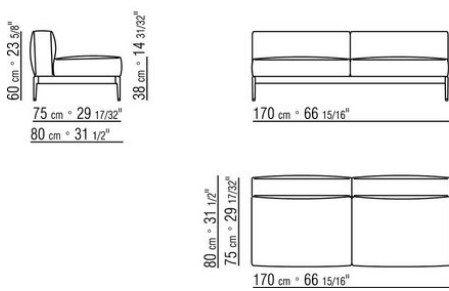

COD. 0255F8