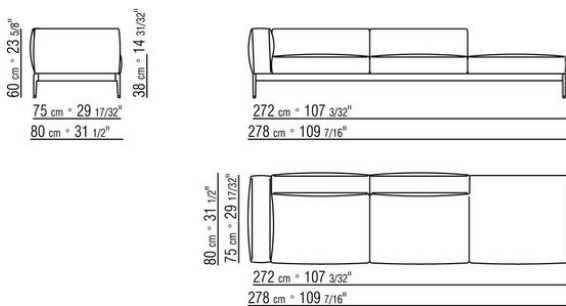

COD. 0255H7