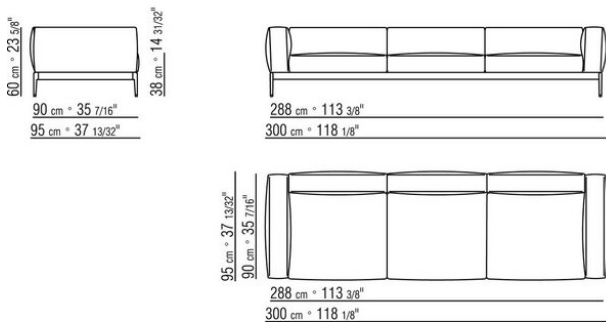

COD. 0255A5