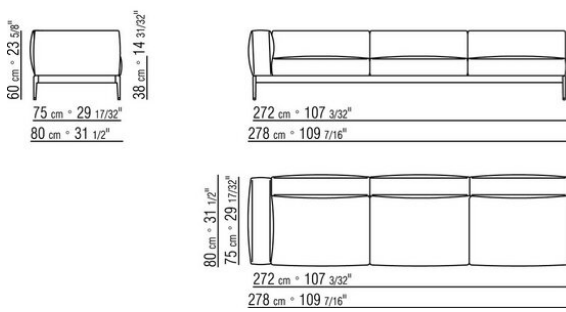

COD. 0255G7