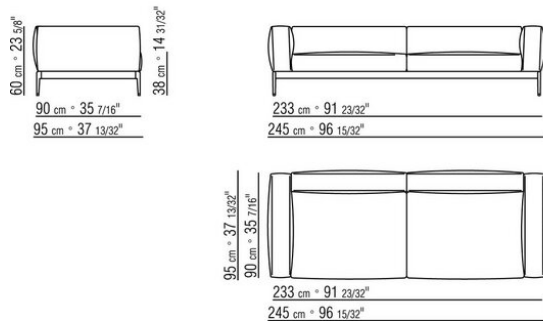

COD. 0255A4