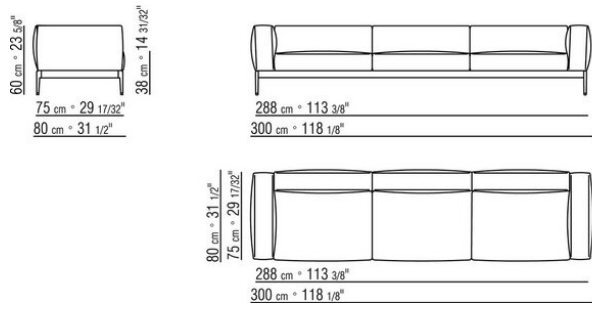

Choose the piping in gros grain, available in all the colors on the sample board, for both fabric and leather covers

The overall dimensions of the armrest and backrest are indicative

COD. 0255F3

COD. 0255F5