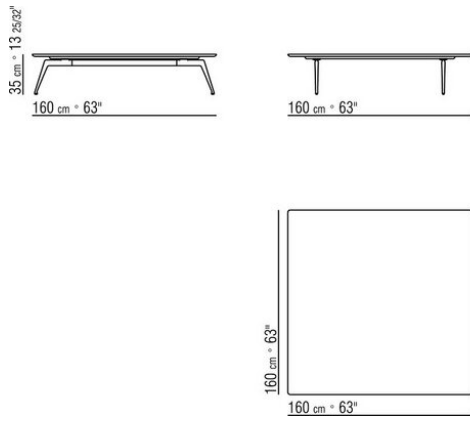

COD. 023572