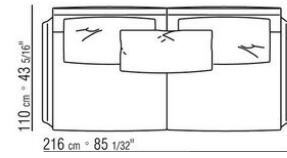

COD. 029003