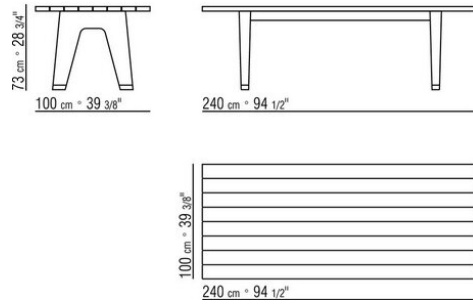

MONREALE OUTDOOR *ANTONIO CITTERIO 2019*

TABLES

MONREALE OUTDOOR | *ANTONIO CITTERIO* | 2019

Structure and top in solid iroko wood with natural finish, stained grey, lacquered white, stained brown finish. With stainless steel 316 support bars

Feet in cast aluminum with matte brushed or burnished finish. Rests on pads made of thermoplastic material

COD. 0240L0

COD. 0240L2

COD. 0240L4