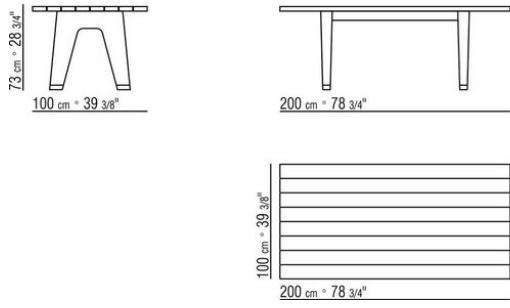

MONREALE OUTDOOR *ANTONIO CITTERIO 2019*

TABLES

MONREALE OUTDOOR | *ANTONIO CITTERIO* | 2019

Structure and top in solid iroko wood with natural finish, stained grey, lacquered white, stained brown finish. With stainless steel 316 support bars

Feet in cast aluminum with matte brushed or burnished finish. Rests on pads made of thermoplastic material

COD. 0240L0

COD. 0240L2

COD. 0240L4