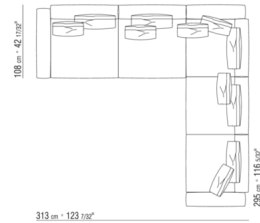

0243XB

- N.1 COD.024341 - ARMREST W/MOVEMENT CM.103 x36
- N.2 COD.024305 - UNIT CM.100 x108
- N.1 COD.024345 - ARMREST FIXED CM.88 x20
- N.3 COD.024302 - UNIT CM.85 x93
- N.1 COD.024340 - ARMREST W/MOVEMENT CM.88 x36
- N.6 COD.024398 - CUSHION CM.45 x45
- N.5 COD.024399 - CUSHION CM.60 x50