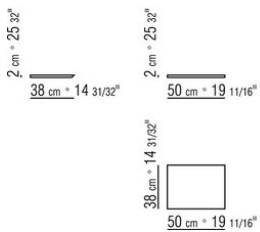

Base with metal platform **with wood slats**, adjustable to four height positions: 1st 5.5 cm, 2nd 8 cm, 3rd 10.5 cm, 4th 13 cm; double-check there is sufficient space to support the platform inside the bed, as shown in the figure.

COD. 0243R8

COD. 0243YA

COD. 0243YC

COD. 0243YE

COD. 024370

COD. 024372

0243XA

- N.2 COD.024341 - ARMREST W/MOVEMENT CM.103 x36
- N.3 COD.024305 - UNIT CM.100 x108
- N.3 COD.024398 - CUSHION CM.45 x45
- N.3 COD.024399 - CUSHION CM.60 x50