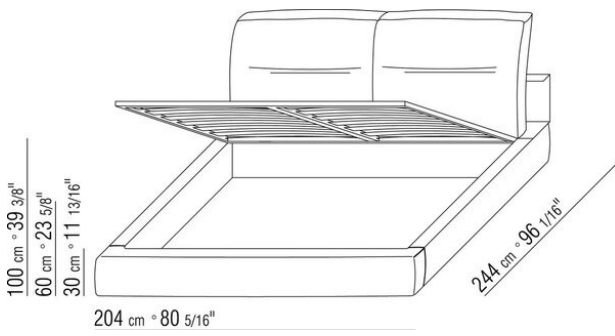

COD. 0243N3