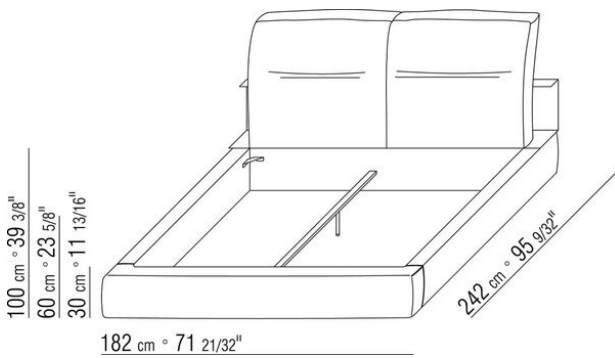

COD. 0243VA