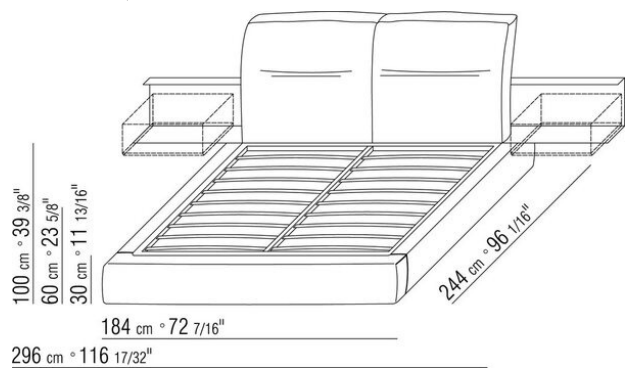

COD. 0243Q1