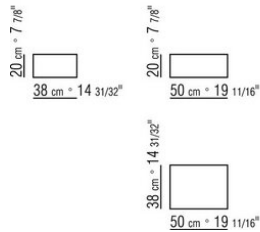

Base with metal platform **with wood slats**, adjustable to four height positions: 1st 5.5 cm, 2nd 8 cm, 3rd 10.5 cm, 4th 13 cm; double-check there is sufficient space to support the platform inside the bed, as shown in the figure.

COD. 0243R8

COD. 0243YA

COD. 0243YC

COD. 0243YE

COD. 024370

COD. 024372

0243XA

- N.2 COD.024341 - ARMREST W/MOVEMENT CM.103 x36
- N.3 COD.024305 - UNIT CM.100 x108
- N.3 COD.024398 - CUSHION CM.45 x45
- N.3 COD.024399 - CUSHION CM.60 x50