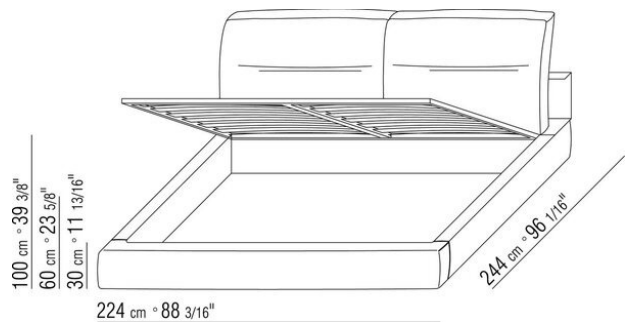

COD. 0243N5