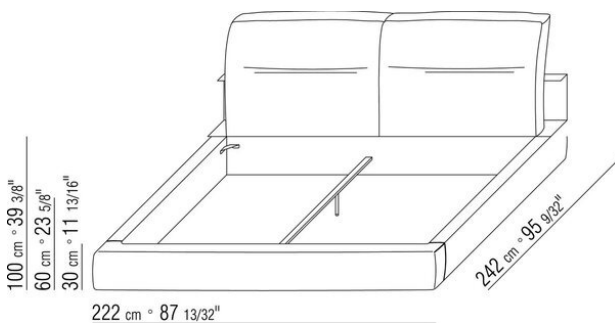

COD. 0243VE