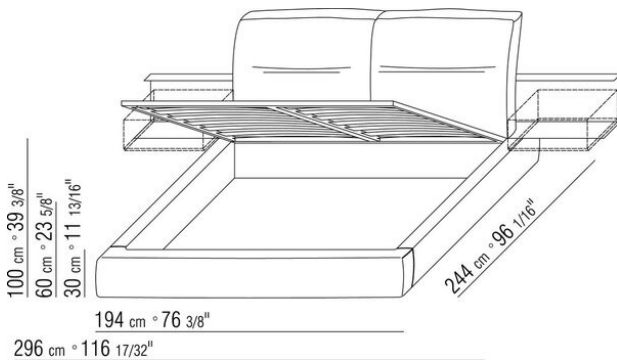

COD. 0243R2