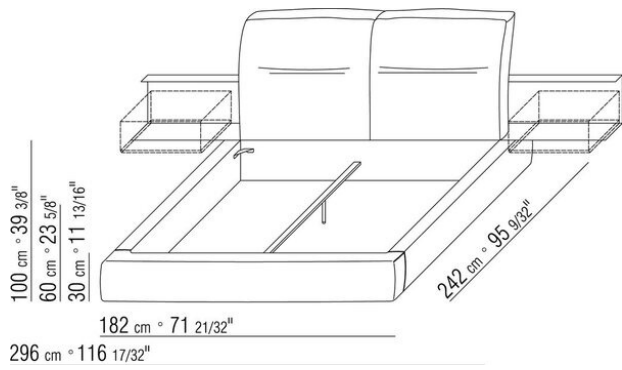

COD. 0243YA