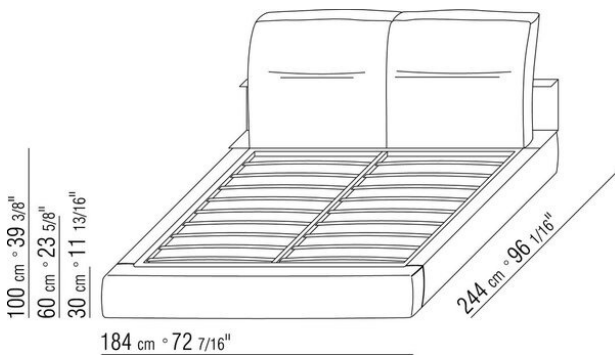

COD. 0243M1