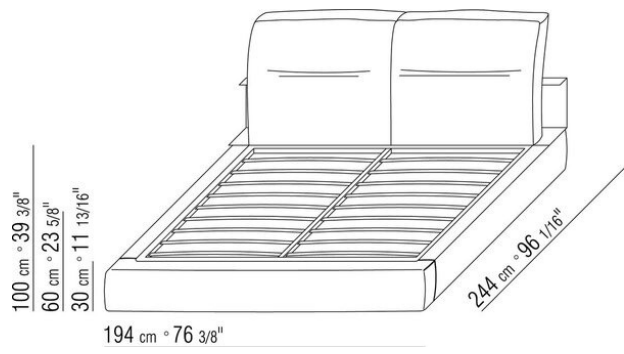

COD. 0243M2