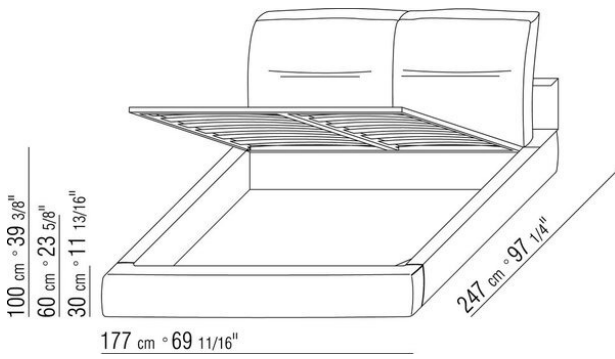

COD. 0243N6