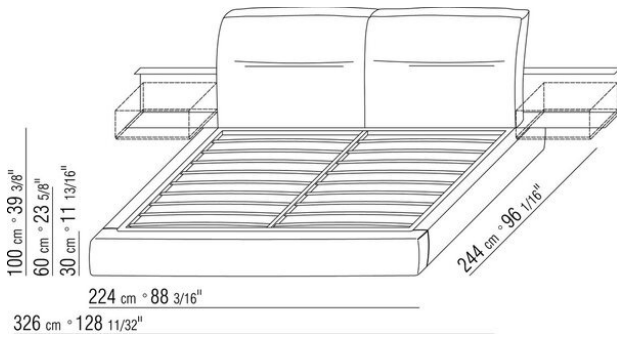

COD. 0243Q5