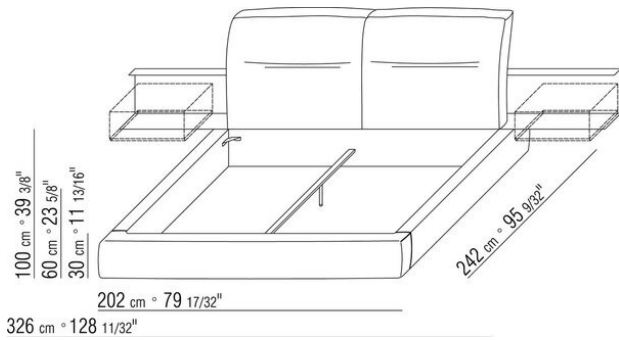

COD. 024370

COD. 0243YC