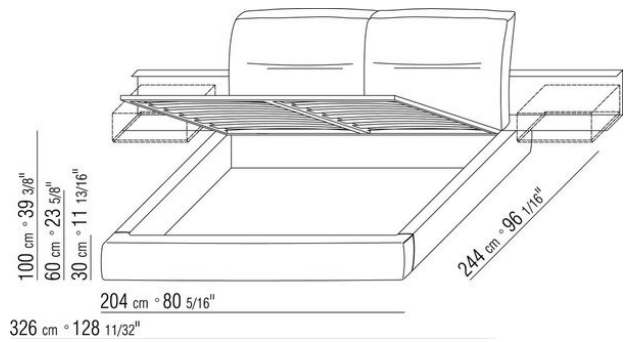

COD. 0243R3