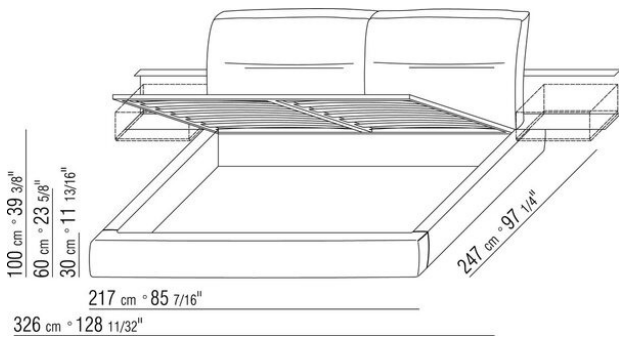

COD. 0243R8