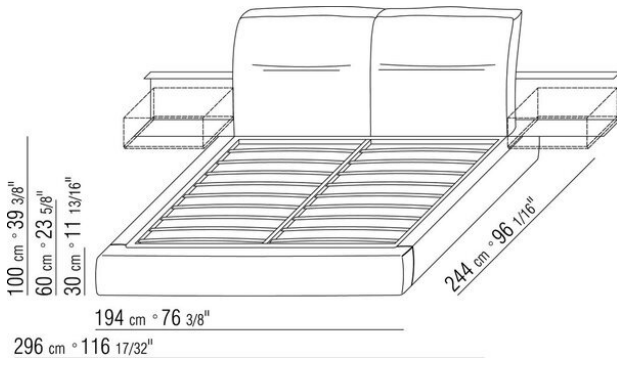

COD. 0243Q2