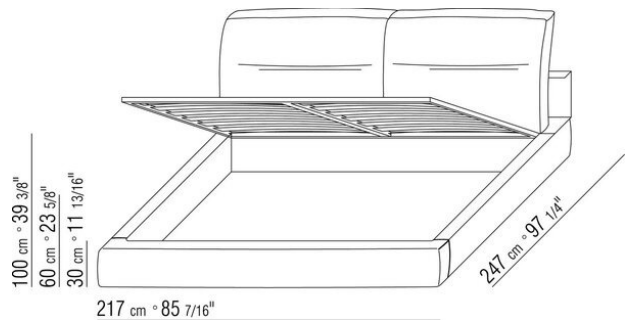

COD. 0243N8