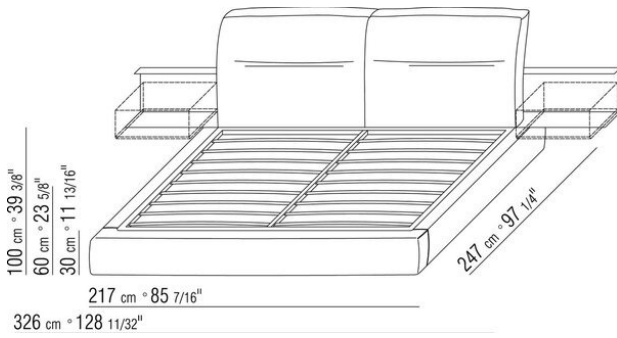

COD. 0243Q8