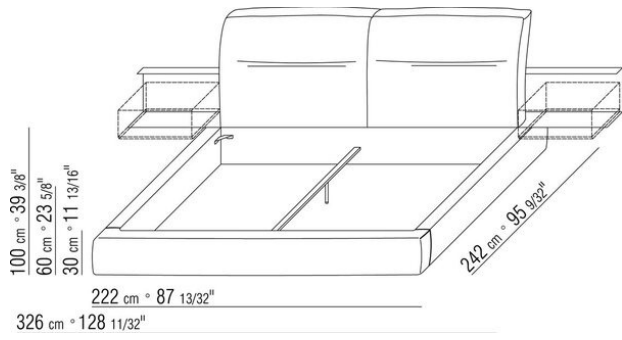

Base with metal platform **with wood slats**, adjustable to four height positions: 1st 5.5 cm, 2nd 8 cm, 3rd 10.5 cm, 4th 13 cm; double-check there is sufficient space to support the platform inside the bed, as shown in the figure.

COD. 0243R8

COD. 0243YA

COD. 0243YC

COD. 0243YE

COD. 024370

COD. 024372

0243XA

- N.2 COD.024341 - ARMREST W/MOVEMENT CM.103 x36
- N.3 COD.024305 - UNIT CM.100 x108
- N.3 COD.024398 - CUSHION CM.45 x45
- N.3 COD.024399 - CUSHION CM.60 x50