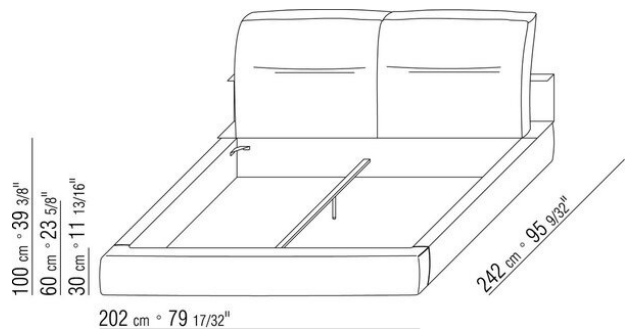

COD. 0243VC