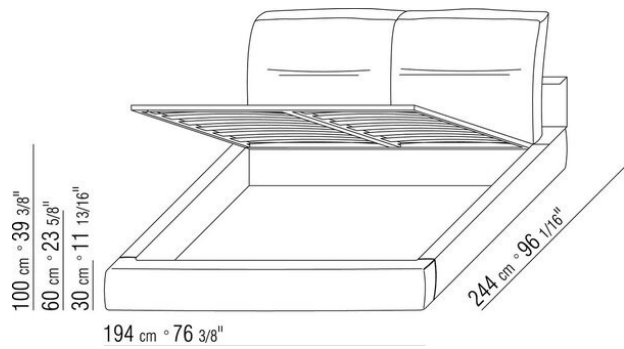

COD. 0243N2