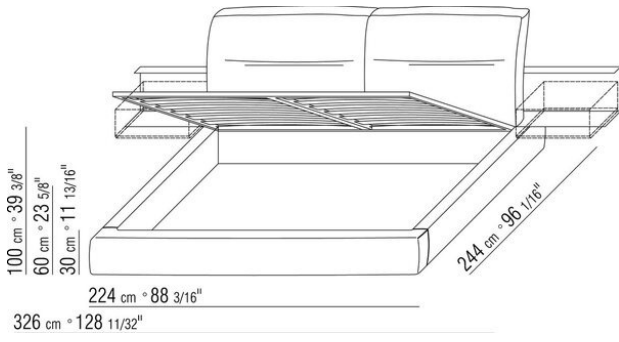

COD. 0243R5