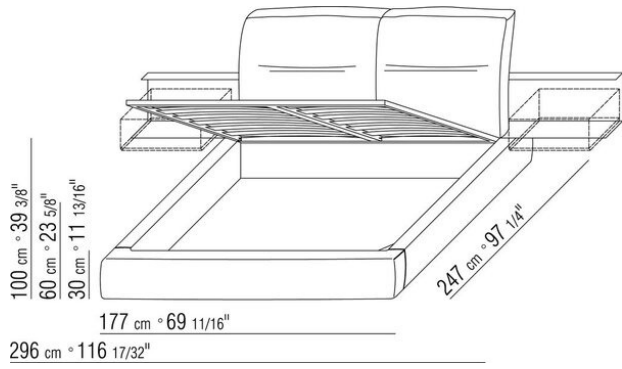

COD. 0243R6