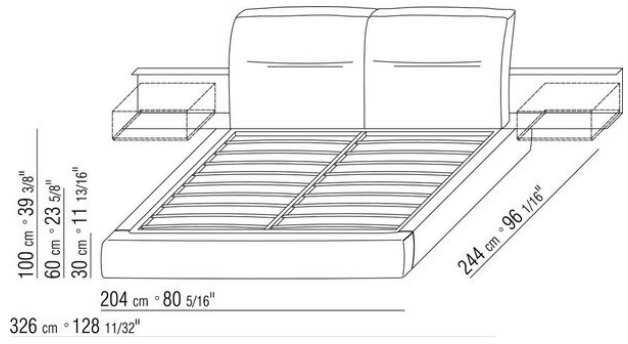

COD. 0243Q3