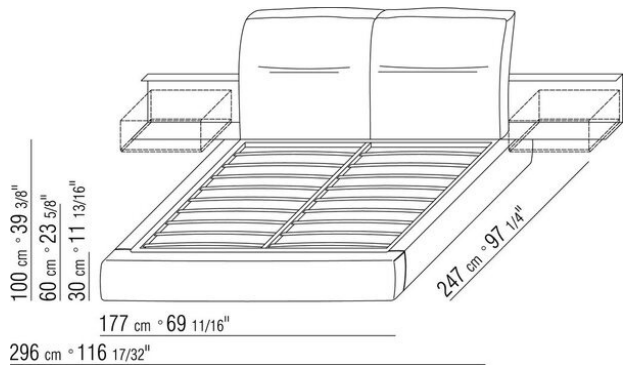

COD. 0243Q6