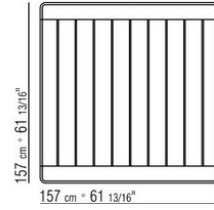

COD. 02B2L2