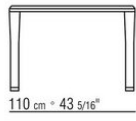

COD. 02B2L0