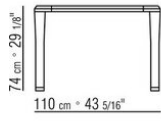

COD. 02B2L0