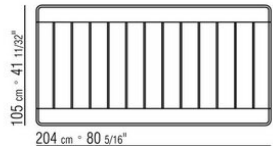

finish. Internal steel supports

Feet in die-cast Zama, with matt brushed or burnished finish. Feet rest on tips made of thermoplastic material

COD. 02B2L0

COD. 02B2L2

COD. 02B2L5

COD. 02B2L6

COD. 02B2L7