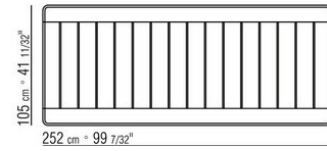

finish. Internal steel supports

Feet in die-cast Zama, with matt brushed or burnished finish. Feet rest on tips made of thermoplastic material

COD. 02B2L0

COD. 02B2L2

COD. 02B2L5

COD. 02B2L6

COD. 02B2L7