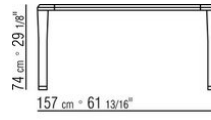

COD. 02B2L2