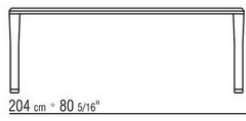

finish. Internal steel supports

Feet in die-cast Zama, with matt brushed or burnished finish. Feet rest on tips made of thermoplastic material

COD. 02B2L0

COD. 02B2L2

COD. 02B2L5

COD. 02B2L6

COD. 02B2L7