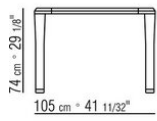

finish. Internal steel supports

Feet in die-cast Zama, with matt brushed or burnished finish. Feet rest on tips made of thermoplastic material

COD. 02B2L0

COD. 02B2L2

COD. 02B2L5

COD. 02B2L6

COD. 02B2L7