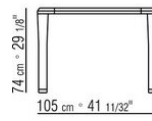

finish. Internal steel supports

Feet in die-cast Zama, with matt brushed or burnished finish. Feet rest on tips made of thermoplastic material

COD. 02B2L0

COD. 02B2L2

COD. 02B2L5

COD. 02B2L6

COD. 02B2L7