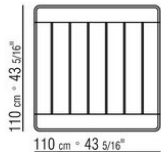

COD. 02B2L0