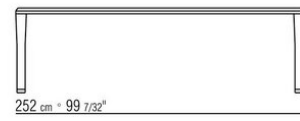

finish. Internal steel supports

Feet in die-cast Zama, with matt brushed or burnished finish. Feet rest on tips made of thermoplastic material

COD. 02B2L0

COD. 02B2L2

COD. 02B2L5

COD. 02B2L6

COD. 02B2L7