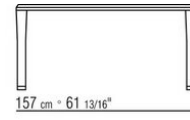

COD. 02B2L2