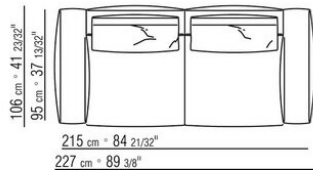

COD. 027103