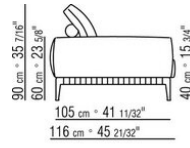

COD. 028705