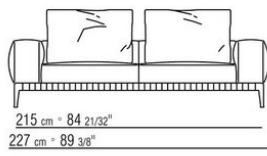

COD. 027103