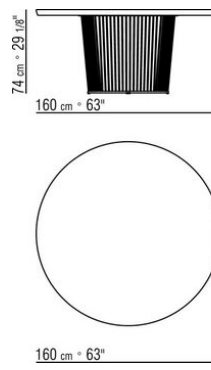

COD. 029181