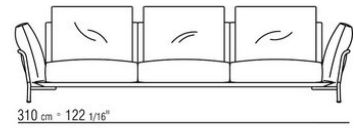

COD. 029405