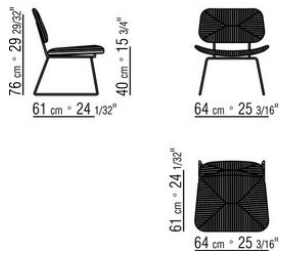

COD. 028021