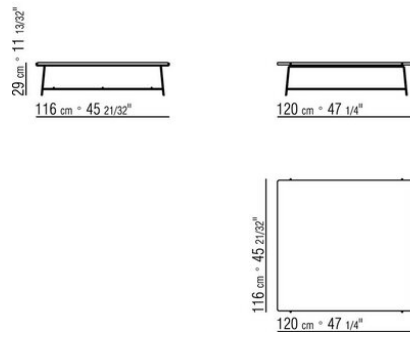

COD. 028262