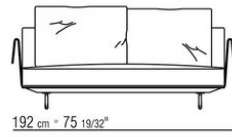

COD. 029002