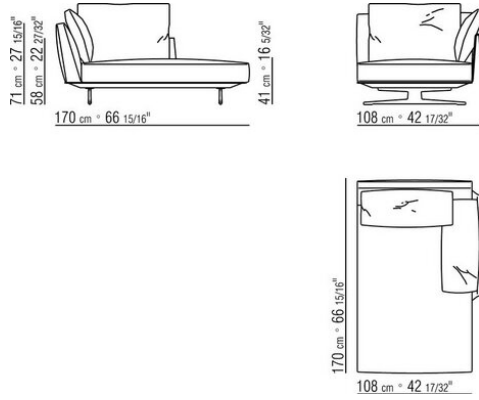

Upholstery is removable in both the fabric and leather versions

Upholstery piping fine tailoring includes grosgrain piping that can be crafted in all the colors on the sample board

COD. 029002

COD. 029003

COD. 029004

COD. 029005

COD. 029011

COD. 029013

COD. 029015

COD. 029017

COD. 029019

COD. 029021

N.1 COD.029017 - END UNIT L CM.256 x110
N.1 COD.029027 - LONG CORNER L CM.108 x210

0290XB

N.1 COD.029015 - END UNIT L CM.208 x110
N.1 COD.029014 - END UNIT R CM.208 x110