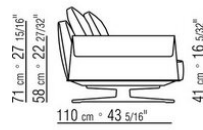

COD. 029003