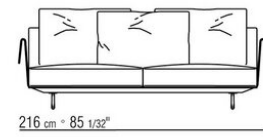

COD. 029003