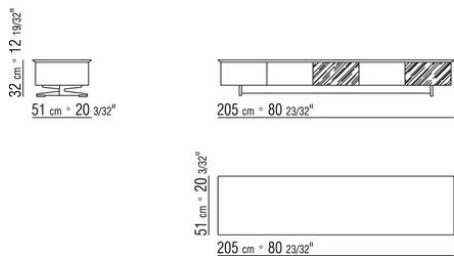

COD. 014X81

COD. 014X80