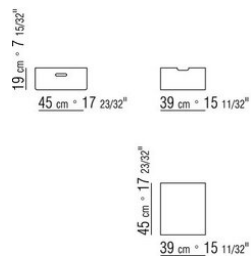

Box in hide leather: russian red 5008, olive 5006, black 5005, dark brown 5004, dark brown extra 5013, grey 5003, sand 5001, tobacco 5015. Upon request, with upcharge

COD. 014X80

COD. 014X30

COD. 014X81

COD. 014X31