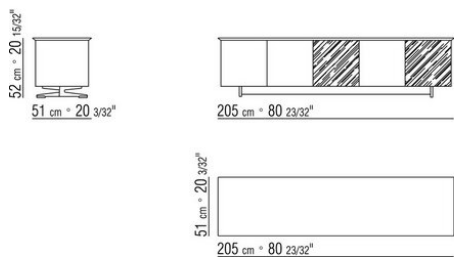

Box in hide leather: russian red 5008, olive 5006, black 5005, dark brown 5004, dark brown extra 5013, grey 5003, sand 5001, tobacco 5015. Upon request, with upcharge

COD. 014X80

COD. 014X30

COD. 014X81

COD. 014X31