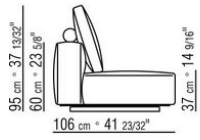

COD. 0269A2