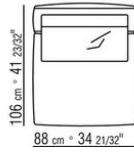

COD. 0269A2