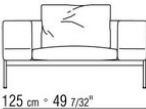

COD. 014C01