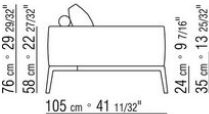

COD. 014C01