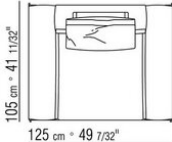

COD. 014C01