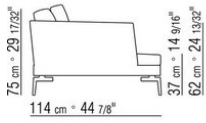

COD. 015D42