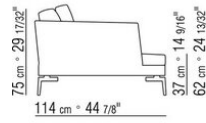

COD. 015D47