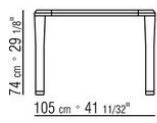

finish. Internal steel supports

Feet in die-cast Zama, with matt brushed or burnished, matt titanium 710 finish. Feet rest on tips made of thermoplastic material

COD. 02B2L0

COD. 02B2L2

COD. 02B2L5

COD. 02B2L6