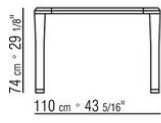

finish. Internal steel supports

Feet in die-cast Zama, with matt brushed or burnished, matt titanium 710 finish. Feet rest on tips made of thermoplastic material

COD. 02B2L0

COD. 02B2L2

COD. 02B2L5

COD. 02B2L6