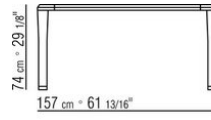

finish. Internal steel supports

Feet in die-cast Zama, with matt brushed or burnished, matt titanium 710 finish. Feet rest on tips made of thermoplastic material

COD. 02B2L0

COD. 02B2L2

COD. 02B2L5

COD. 02B2L6