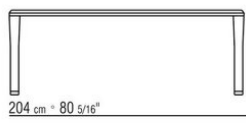

finish. Internal steel supports

Feet in die-cast Zama, with matt brushed or burnished, matt titanium 710 finish. Feet rest on tips made of thermoplastic material

COD. 02B2L0

COD. 02B2L2

COD. 02B2L5

COD. 02B2L6