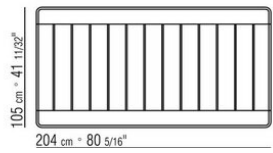

finish. Internal steel supports

Feet in die-cast Zama, with matt brushed or burnished, matt titanium 710 finish. Feet rest on tips made of thermoplastic material

COD. 02B2L0

COD. 02B2L2

COD. 02B2L5

COD. 02B2L6