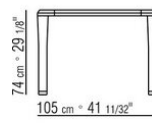

finish. Internal steel supports

Feet in die-cast Zama, with matt brushed or burnished, matt titanium 710 finish. Feet rest on tips made of thermoplastic material

COD. 02B2L0

COD. 02B2L2

COD. 02B2L5

COD. 02B2L6