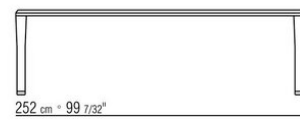

finish. Internal steel supports

Feet in die-cast Zama, with matt brushed or burnished, matt titanium 710 finish. Feet rest on tips made of thermoplastic material

COD. 02B2L0

COD. 02B2L2

COD. 02B2L5

COD. 02B2L6