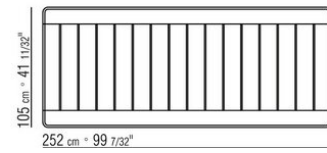

finish. Internal steel supports

Feet in die-cast Zama, with matt brushed or burnished, matt titanium 710 finish. Feet rest on tips made of thermoplastic material

COD. 02B2L0

COD. 02B2L2

COD. 02B2L5

COD. 02B2L6