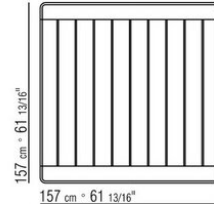

KOBO OUTDOOR *PATRICK NORQUET 2023*

TABLES

KOBO OUTDOOR | *PATRICK NORQUET* | 2023

TABLE

Top in solid iroko slats, natural finish, stained grey, stained brown, or lacquered white finish

Legs in solid iroko, natural finish, stained grey, stained brown, or lacquered white

finish. Internal steel supports

Feet in die-cast Zama, with matt brushed or burnished, matt titanium 710 finish. Feet rest on tips made of thermoplastic material

COD. 02B2L0

COD. 02B2L2

COD. 02B2L5

COD. 02B2L6