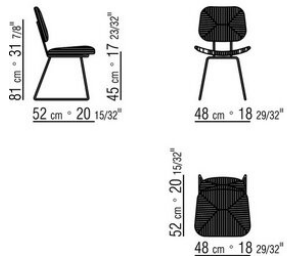

COD. 0280A1