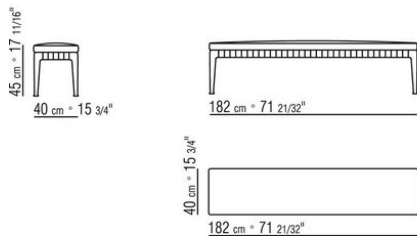

COD. 0271G6