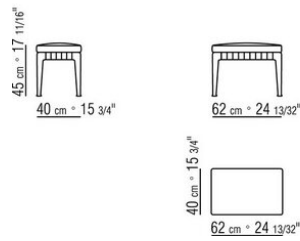

COD. 0271G7