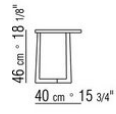

COD. 011Z71