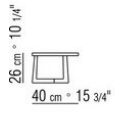

COD. 011Z70