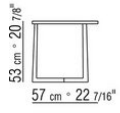

COD. 011Z72