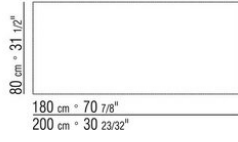

COD. 014560