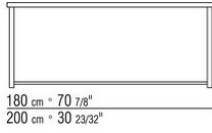

COD. 014560