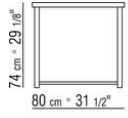

COD. 014560