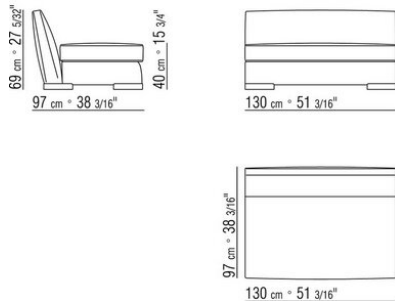

Piping - with fabric covers the piping comes in gros grain, available in all the colors on the sample board. With leather covers the piping comes always in the same leather.

COD. 01M703

COD. 01M704

COD. 01M706