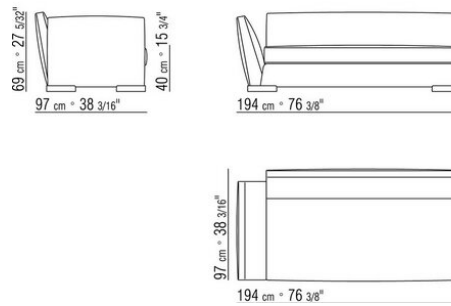

COD. 01M713