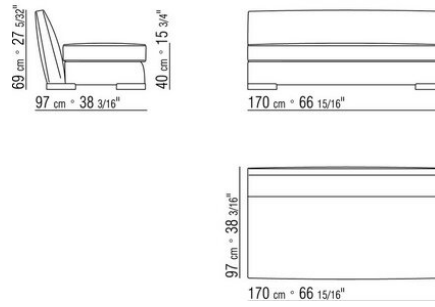

COD. 01M708