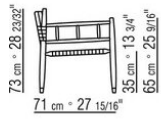

COD. 0284A3