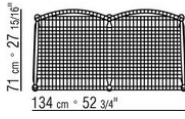

COD. 0284A3