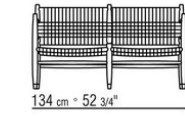

COD. 0284A3