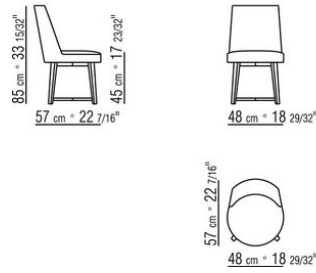

COD. 0246A1

COD. 024603