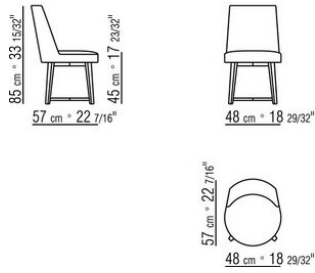

COD. 024602

COD. 024601