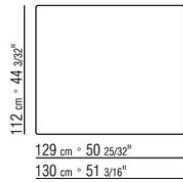

**Feet** in aluminum. Rests on tips made of thermoplastic material

**Cover** in waterproof material; upon request, with upcharge

COD. 0289A3

COD. 0289B1

COD. 0289G1

COD. 0289K1

COD. 0289M4

COD. 0289M5