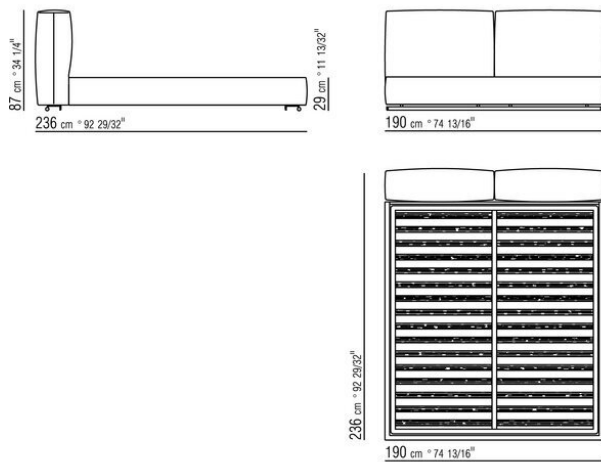

COD. 0270M6

COD. 0270M3