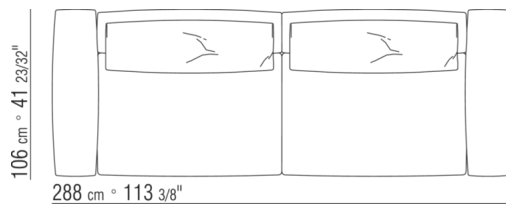

0270XB

N.2 COD.027071 - ARMREST CM.106 x29

N.1 COD.027005 - UNIT CM.230 x106