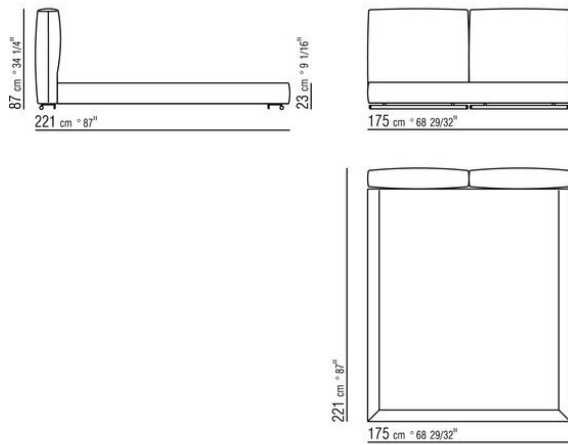

COD. 0270P5

COD. 0270Q1