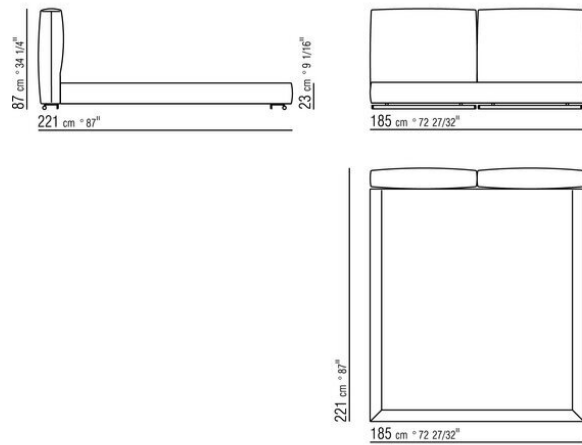

COD. 0270P5

COD. 0270Q1