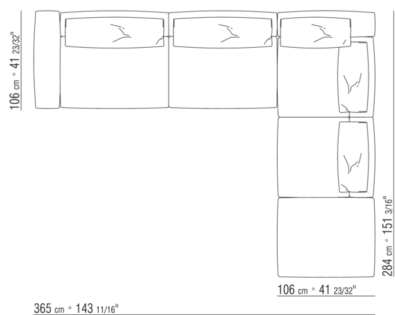

0270XG

- N.2 COD.027071 - ARMREST CM.106 x29
- N.1 COD.027005 - UNIT CM.230 x106
- N.1 COD.027025 - TERMINAL UNIT L CM.255 x106
- N.1 COD.027099 - CUSHION CM.73 x53

0270XH

- N.1 COD.027075 - ARMREST CM.116 x29
- N.1 COD.027014 - UNIT CM.170 x116
- N.1 COD.027071 - ARMREST CM.106 x29
- N.1 COD.027025 - TERMINAL UNIT L CM.255 x106
- N.1 COD.027099 - CUSHION CM.73 x53

0270XK

- N.1 COD.027075 - ARMREST CM.116 x29
- N.1 COD.027015 - UNIT CM.230 x116
- N.1 COD.027071 - ARMREST CM.106 x29
- N.1 COD.027025 - TERMINAL UNIT L CM.255 x106
- N.1 COD.027099 - CUSHION CM.73 x53