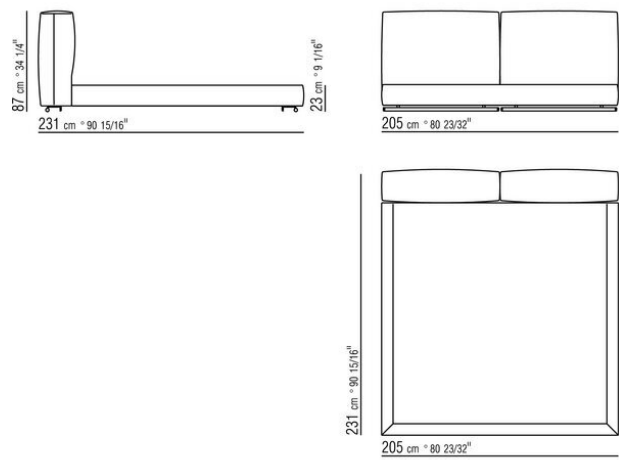

COD. 0270M2

COD. 0270L5