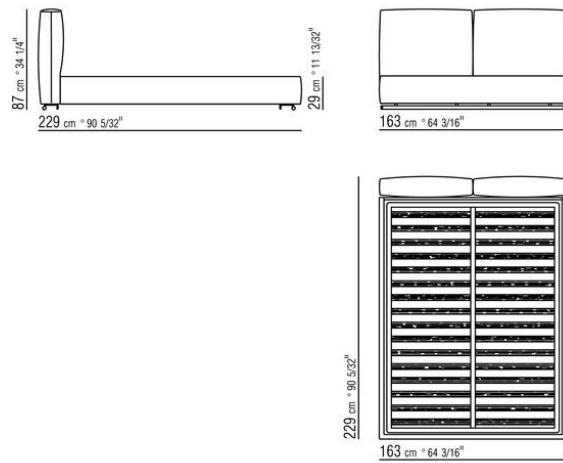

COD. 0270R8

COD. 0270YA