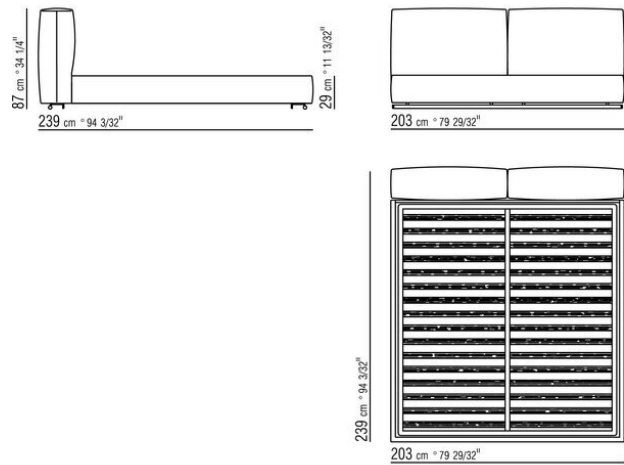

COD. 0270VC

COD. 0270N8