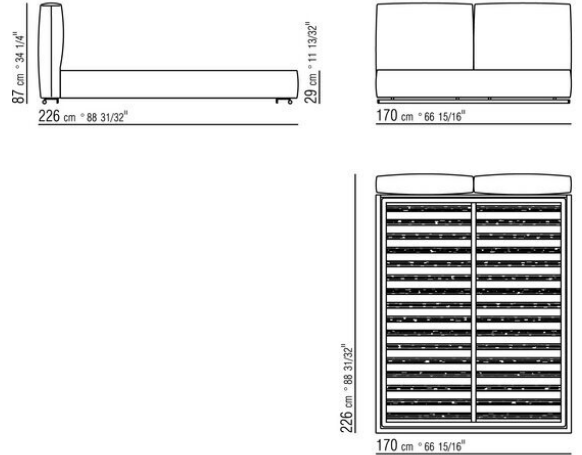

COD. 0270Q3

COD. 0270Q1