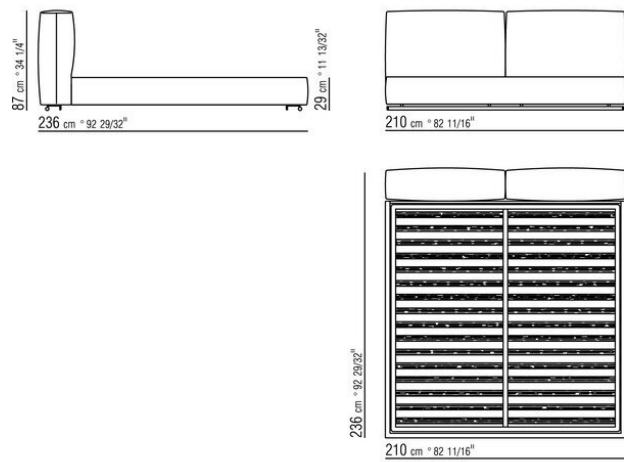

COD. 0270M8

COD. 0270M5