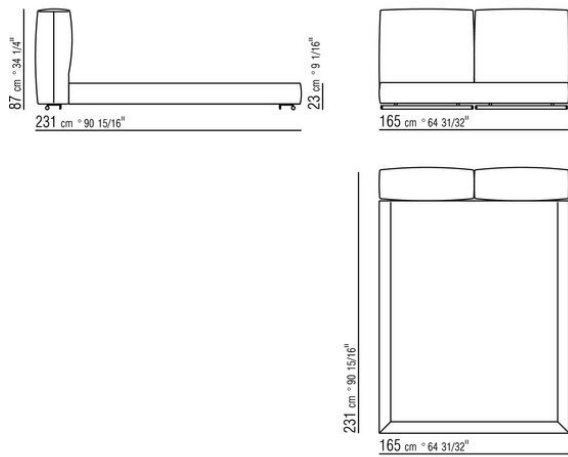

COD. 0270L1