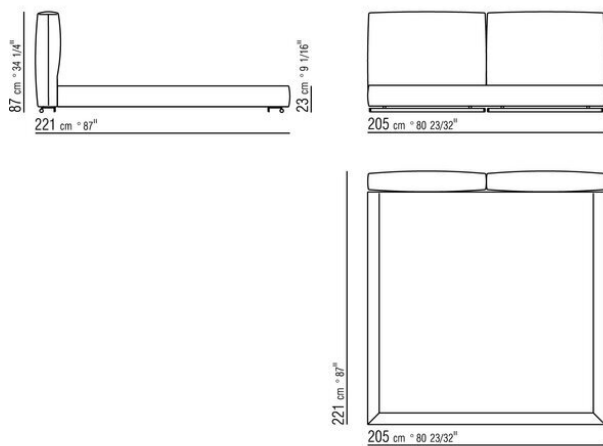

COD. 0270Q2

COD. 0270P5