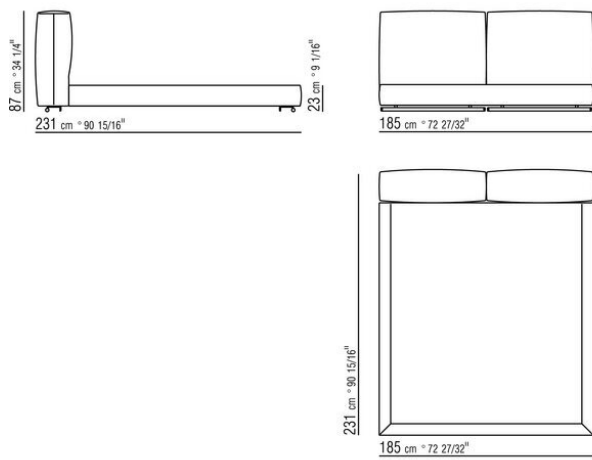

COD. 0270M1

COD. 0270L3