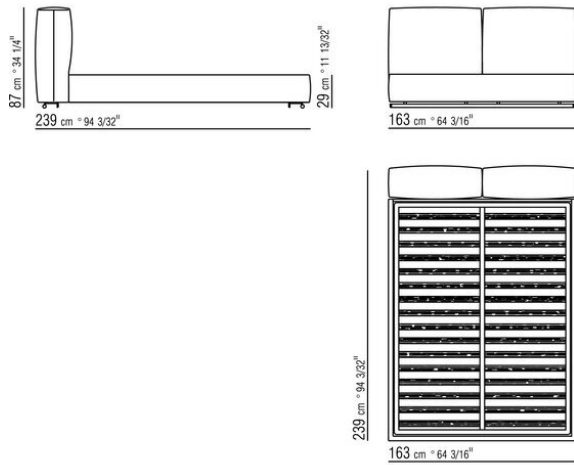

COD. 0270N1

COD. 0270N2