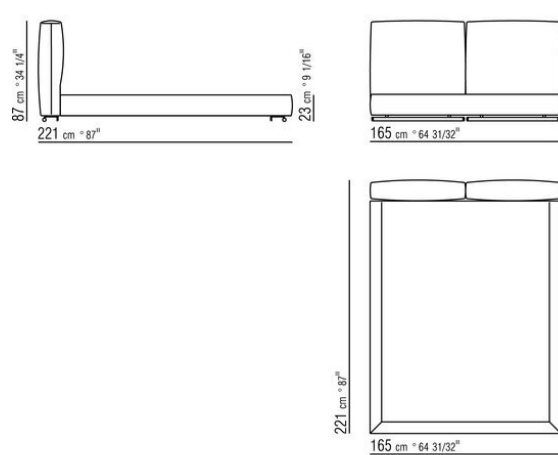

COD. 0270P3

COD. 0270P1