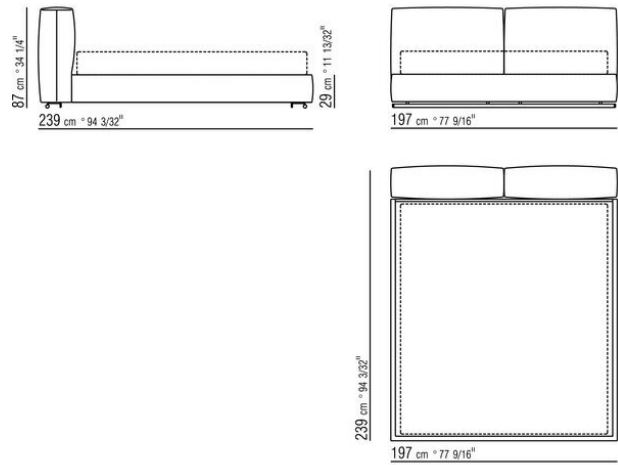

COD. 0270VE

COD. 0270P1