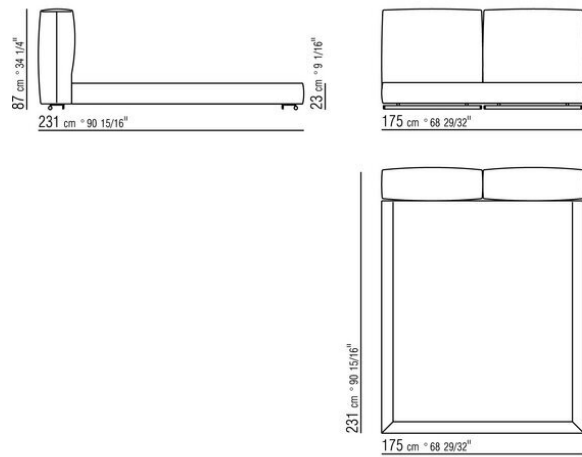

COD. 0270L2