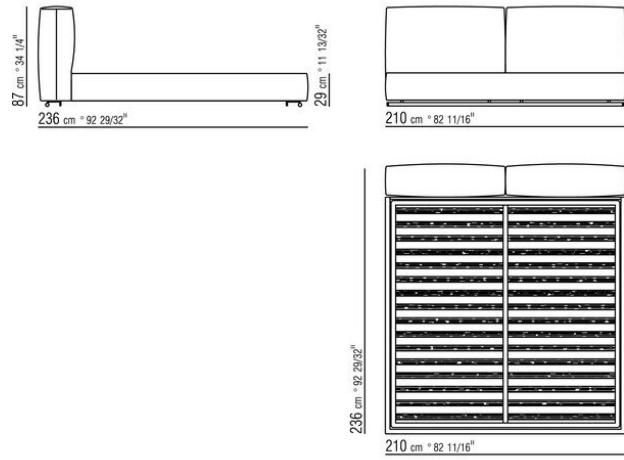

COD. 0270N6

COD. 0270N8