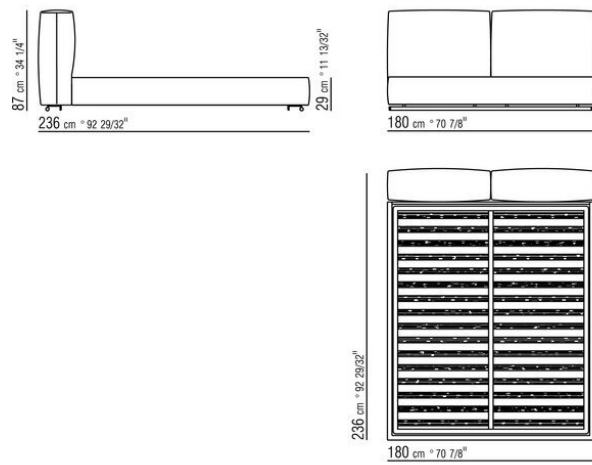

COD. 0270N5

COD. 0270N2