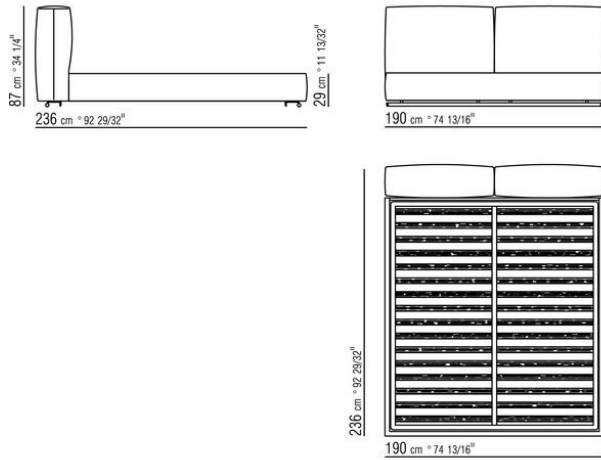

COD. 0270N6

COD. 0270N8