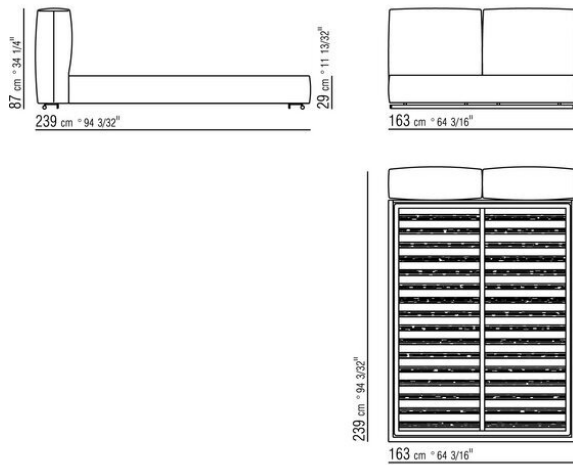

COD. 0270VA

COD. 0270N6