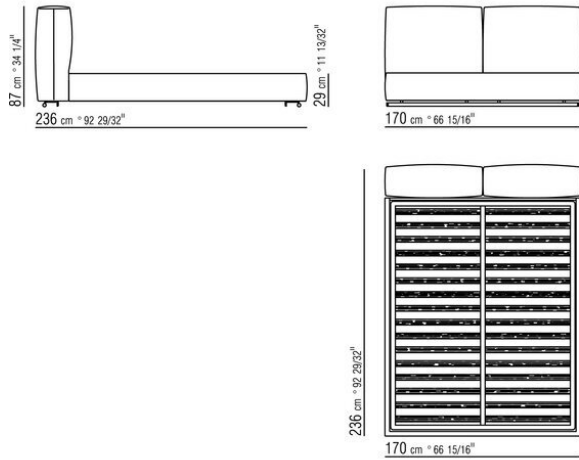

COD. 0270M3

COD. 0270M5