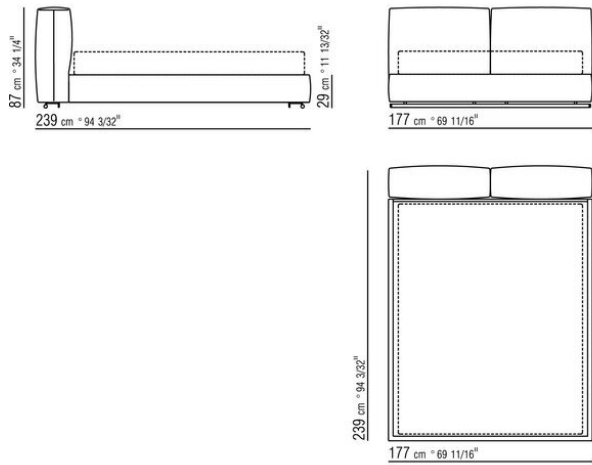

COD. 0270VE

COD. 0270P1