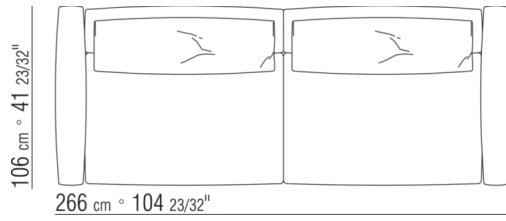

0270XA

N.2 COD.027070 - ARMREST CM.106 x18

N.1 COD.027005 - UNIT CM.230 x106