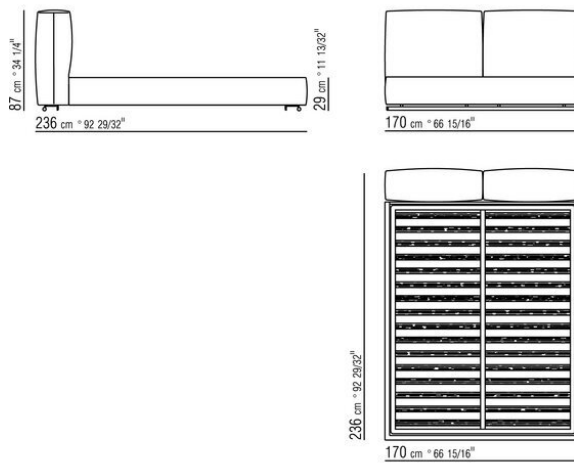

COD. 0270N3

COD. 0270N1