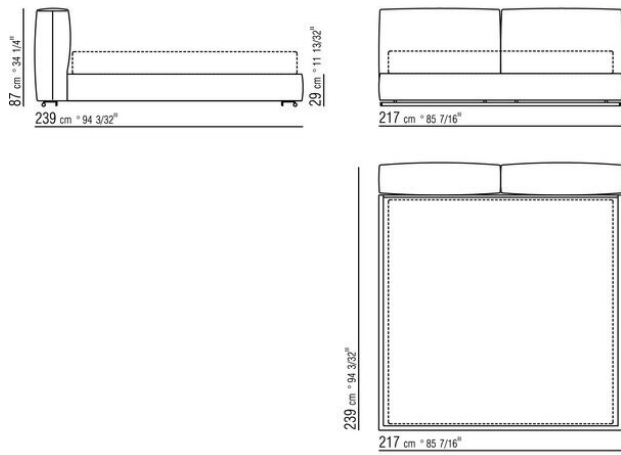

COD. 0270P2

COD. 0270VE