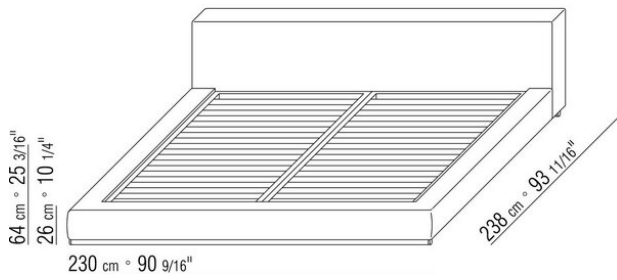

Headboard in solid wood with polyurethane foam padding, covered with a protective laminated fabric

Feet tubular ø 3cm, in epoxy-powder coated metal. Rests on pads made of thermoplastic material

Platform with wood slats

Please note: the platform with wooden slats is delivered divided in 2 pieces

COD. 011M40

COD. 011M41

COD. 011M42

COD. 011M80

011MXA

- N.1 COD.011M79 - ARMREST L /HIDE LEATHER CM.122 x24
- N.1 COD.011M72 - ARMREST CM.122 x24
- N.3 COD.011M11 - UNIT CM.100 x122
- N.2 COD.011M99 - CUSHION CM.60 x60
- N.3 COD.011M97 - CUSHION WITH ROLL CM.80 x60
- N.2 COD.011M93 - CUSHION CM.40 x40
- N.1 COD.011M92 - CUSHION CM.60 x55