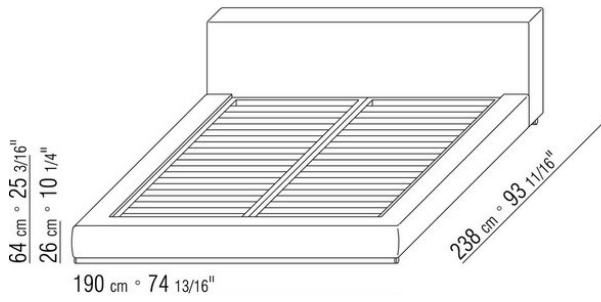

COD. 011M40