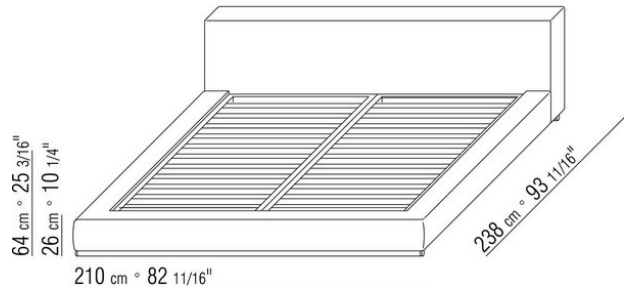

Headboard in solid wood with polyurethane foam padding, covered with a protective laminated fabric

Feet tubular ø 3cm, in epoxy-powder coated metal. Rests on pads made of thermoplastic material

Platform with wood slats

Please note: the platform with wooden slats is delivered divided in 2 pieces

COD. 011M40

COD. 011M41

COD. 011M42

COD. 011M80

011MXA

- N.1 COD.011M79 - ARMREST L /HIDE LEATHER CM.122 x24
- N.1 COD.011M72 - ARMREST CM.122 x24
- N.3 COD.011M11 - UNIT CM.100 x122
- N.2 COD.011M99 - CUSHION CM.60 x60
- N.3 COD.011M97 - CUSHION WITH ROLL CM.80 x60
- N.2 COD.011M93 - CUSHION CM.40 x40
- N.1 COD.011M92 - CUSHION CM.60 x55