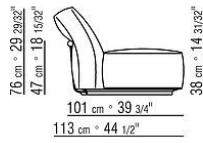

COD. 02C0A3