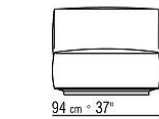

COD. 02C0A2