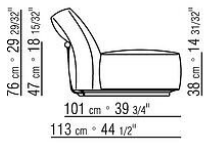

COD. 02C0A4