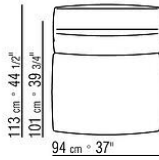

COD. 02C0A2