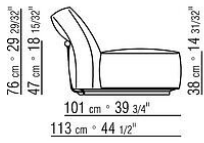

COD. 02C0A2