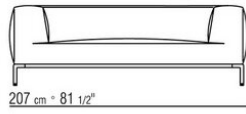

COD. 02A903