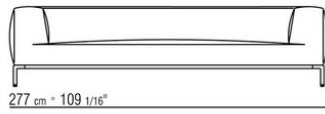

**Upholstery** is removable in both the fabric and leather versions

**Upholstery piping** tailored detail includes grosgrain piping that can be crafted in all the colors on the sample board, including in the PVC/leather-look finish

COD. 02A903

COD. 02A904

COD. 02A905

COD. 02A908

COD. 02A913

COD. 02A915

COD. 02A917

COD. 02A919