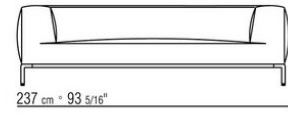

COD. 02A904