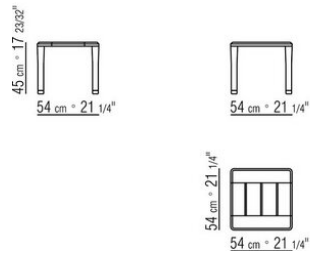

COD. 02B2H4

COD. 02B2H1