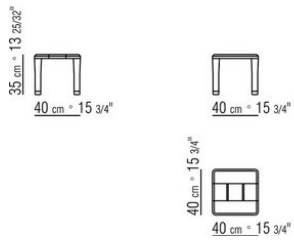

COD. 02B2H3

COD. 02B2H0