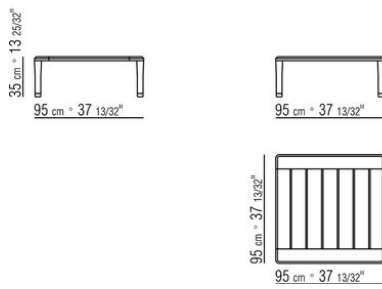

finish. Internal steel supports

**Feet** in die-cast Zama, with matt brushed or burnished, matt titanium 710 finish. Feet rest on tips made of thermoplastic material

COD. 02B2H0

COD. 02B2H1

COD. 02B2H3

COD. 02B2H4