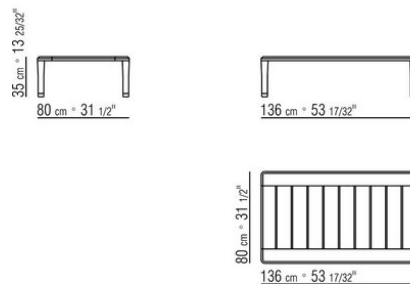

finish. Internal steel supports

**Feet** in die-cast Zama, with matt brushed or burnished, matt titanium 710 finish. Feet rest on tips made of thermoplastic material

COD. 02B2H0

COD. 02B2H1

COD. 02B2H3

COD. 02B2H4