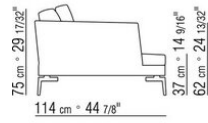

COD. 015D47