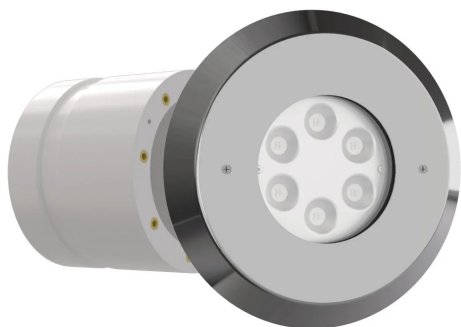

PERLA^{POWER}

LAMP WITH STAINLESS STEEL FLANGE,
NICHE, DIFFUSER and 4m CABLE

Cod.2115512994

PERLA RGBW POWER 120° WITH STAINLESS STEEL FLANGE AND NICHE

LED pool lamp with RGBW variable colour, ideal for large pools. PLC controlled. The niche included contains space to collect the cable for maintenance. For panel and reinforced concrete with tiles or pool liner.

Technical data

Power supply	12 V AC
Current	5.25 A
Maximum power consumption	62 W
Apparent maximum power	75 VA
Insulation class	III
Connection	4 m BLUE PBS-POOL CABLE 2X2.5
Maximum cable length	14 m
Coverage area m2	25 - 30
Beam angle	120°
Number of LEDs	24
LED color	RGBW
Total luminous flux	3173 lm
White luminous flux	1198 lm
Red luminous flux	517 lm
Green luminous flux	1115 lm
Blue luminous flux	343 lm
Body	AISI316L STEEL, GLASS
Weight	2.6 kg
Protection rating	IP68
Working conditions	EXCLUSIVELY IN THE WATER
Maximum ambient temperature	MAX +40 °C
Control signal	POWER LINE COMUNICATION