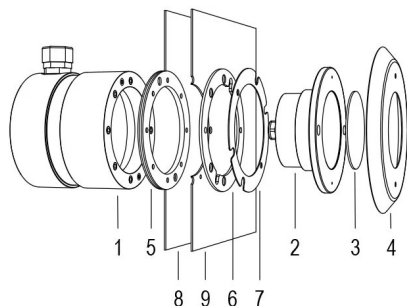

PERLA^{POWER}

LAMP WITH STAINLESS STEEL FLANGE,
NICHE, DIFFUSER and 4m CABLE

Cod.2115512994

PERLA RGBW POWER 120° WITH STAINLESS STEEL FLANGE AND NICHE

LED pool lamp with RGBW variable colour, ideal for large pools. PLC controlled. The niche included contains space to collect the cable for maintenance. For panel and reinforced concrete with tiles or pool liner.

Technical data

Power supply	12 V AC
Current	5.25 A
Maximum power consumption	62 W
Apparent maximum power	75 VA
Insulation class	III
Connection	4 m BLUE PBS-POOL CABLE 2X2.5
Maximum cable length	14 m
Coverage area m2	25 - 30
Beam angle	120°
Number of LEDs	24
LED color	RGBW
Total luminous flux	3173 lm
White luminous flux	1198 lm
Red luminous flux	517 lm
Green luminous flux	1115 lm
Blue luminous flux	343 lm
Body	AISI316L STEEL, GLASS
Weight	2.6 kg
Protection rating	IP68
Working conditions	EXCLUSIVELY IN THE WATER
Maximum ambient temperature	MAX +40 °C
Control signal	POWER LINE COMUNICATION

1. NICHE
2. LAMP
3. OPTICAL DIFFUSER
4. FRONT FLANGE
5. SANDWICH GASKET
6. LINER FLANGE
7. PLEXY SPACER
8. PANEL
9. POOL LINER

Related documentation:

Manuale utente IT:
man_2115512994_it.pdf

User manual EN:
man_2115512994_en.pdf