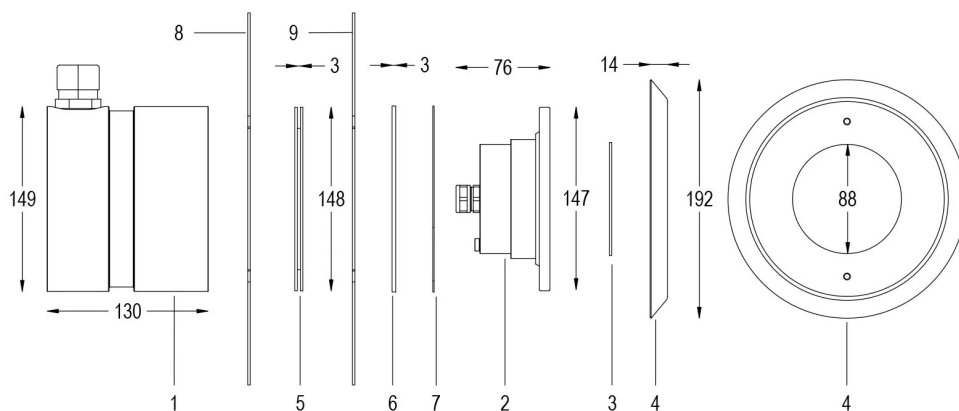

Related documentation:

Manuale utente IT:
man_2115512994_it.pdf

User manual EN:
man_2115512994_en.pdf

23/5/2024 - The data in this document may be changed without notice in order to improve the product or to correct any errors.