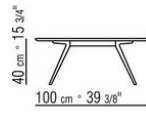

COD. 0238K1