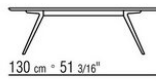

COD. 0238K0

COD. 0238K7