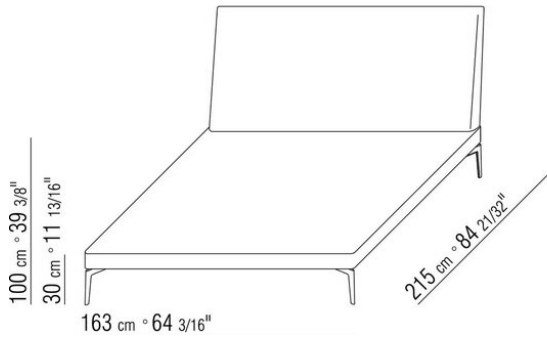

COD. 014WM1