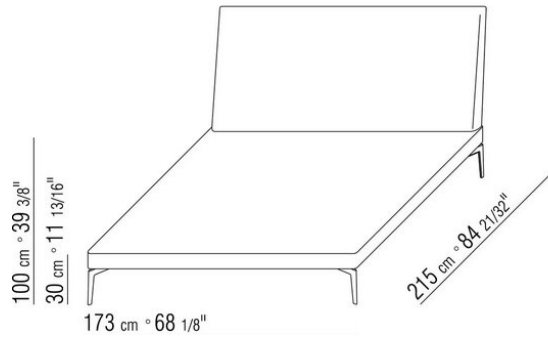

COD. 014WM2