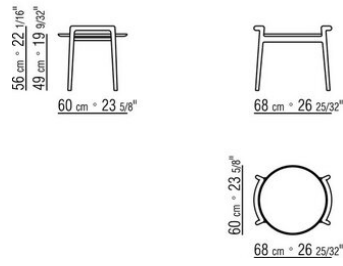

COD. 025071