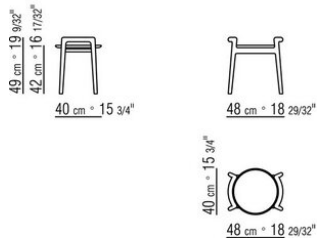

COD. 025070